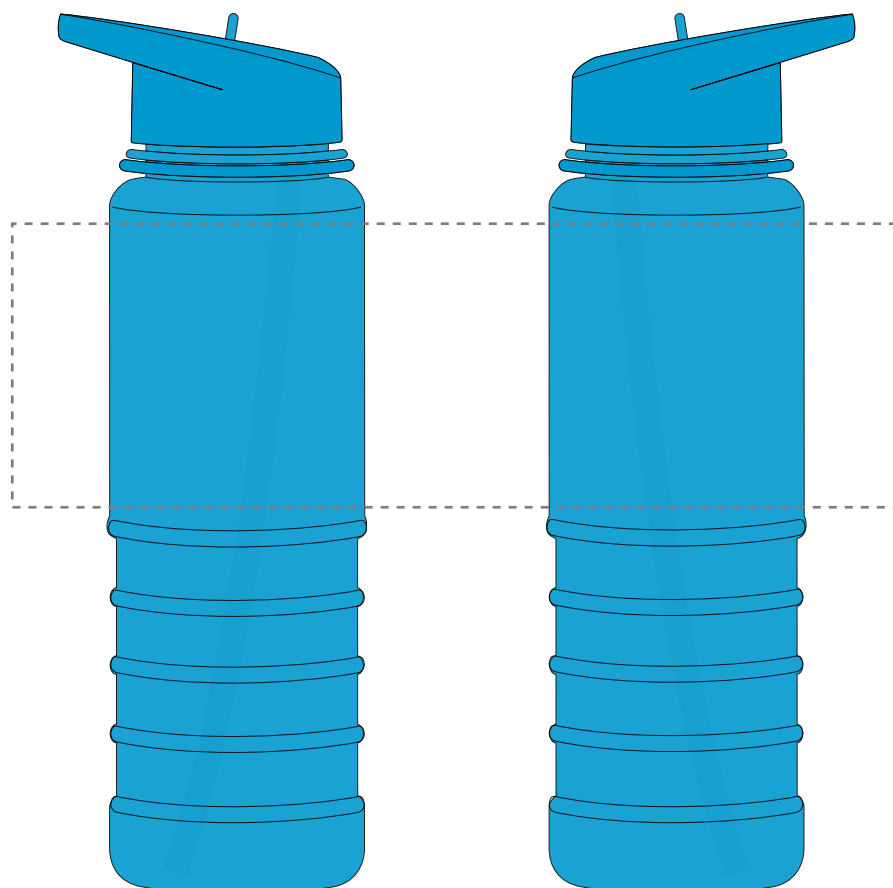

Your Ref:  
Our Ref:Quantity:  
Version: 1Product Code: MG9706  
Product Colour: CYAN**PRINTING CONCERNS:**

We stock this item in the following colours

**PANTONE REFERENCE(S)**
 Full colour printing

ARTWORK SCALE 50%

LOGOS WILL BE DIRECTLY OPPOSITE  
LOGOS WILL NOT BE DIRECTLY OPPOSITE

Product Image for visualisation  
- colours may vary

The dashed line is to demonstrate print area and will not appear on your printed item